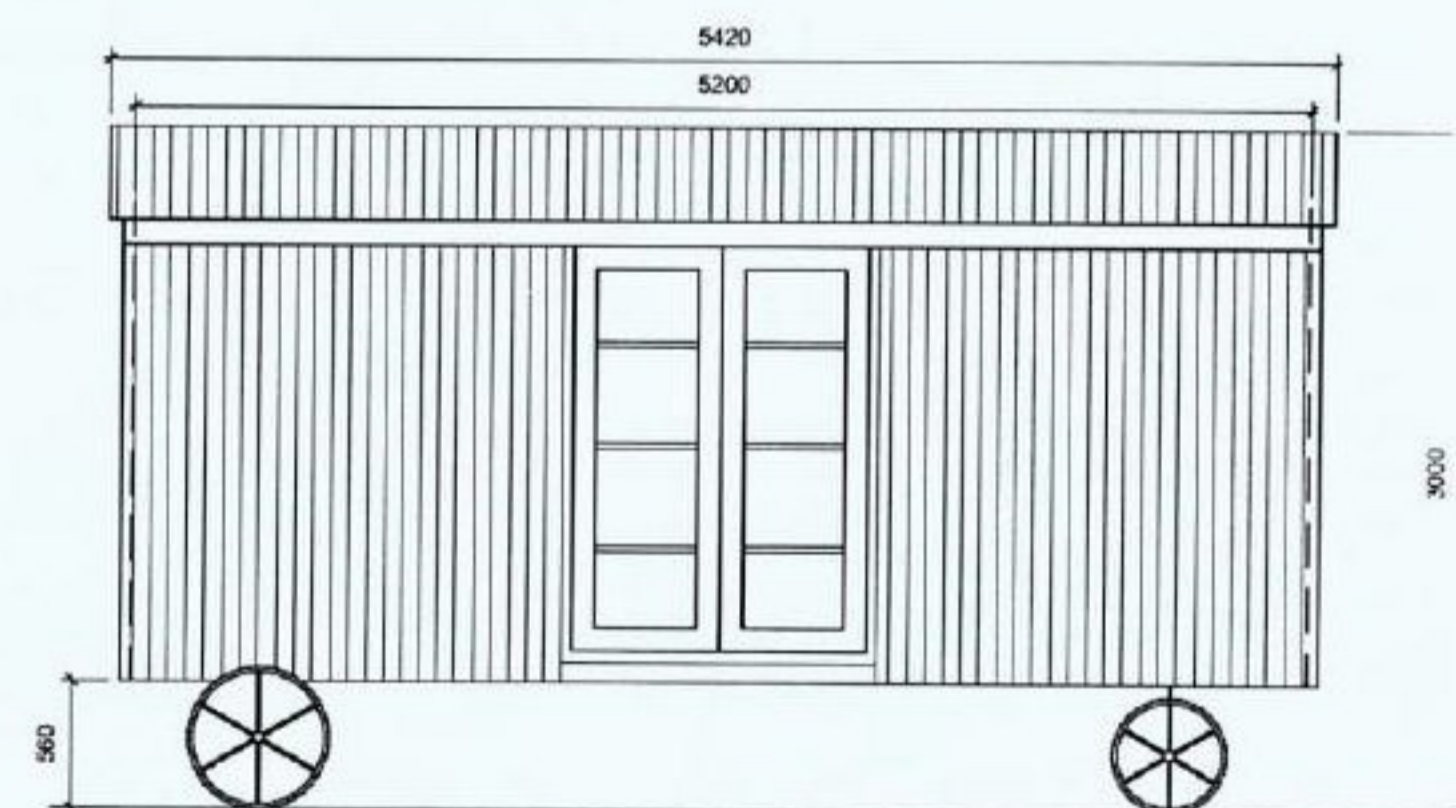

The Old Cow Shed, Lennel, Coldstream. TD12 4EX

Planning Ref: 21/01344/FUL

Drawings of proposed Shepherds Huts

END VIEW

END VIEW

FRONT ELEVATION