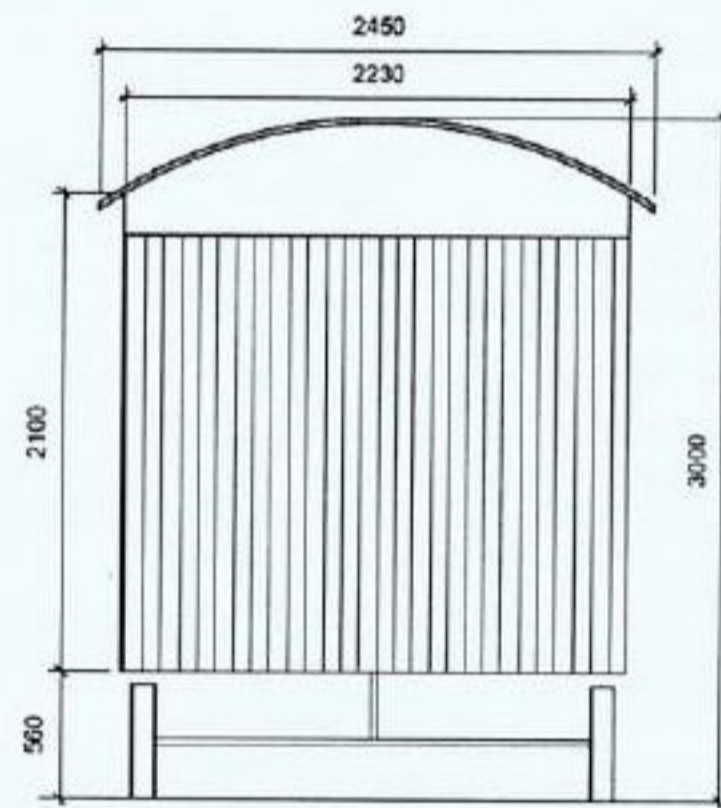

Plan Reference Number: TQRQM21226213956443

Scale: 1:1250 @ A4

© Crown copyright and database rights 2021 OS 100042766

REFUSED

subject to the
requirements of the
associated Decision
Notice

REFUSED

subject to the
requirements of the
associated Decision
Notice

The Old Cow Shed, Lennel, Coldstream. TD12 4EX

Planning Ref: 21/01344/FUL

Drawings of proposed Shepherds Huts

END VIEW

END VIEW

FRONT ELEVATION