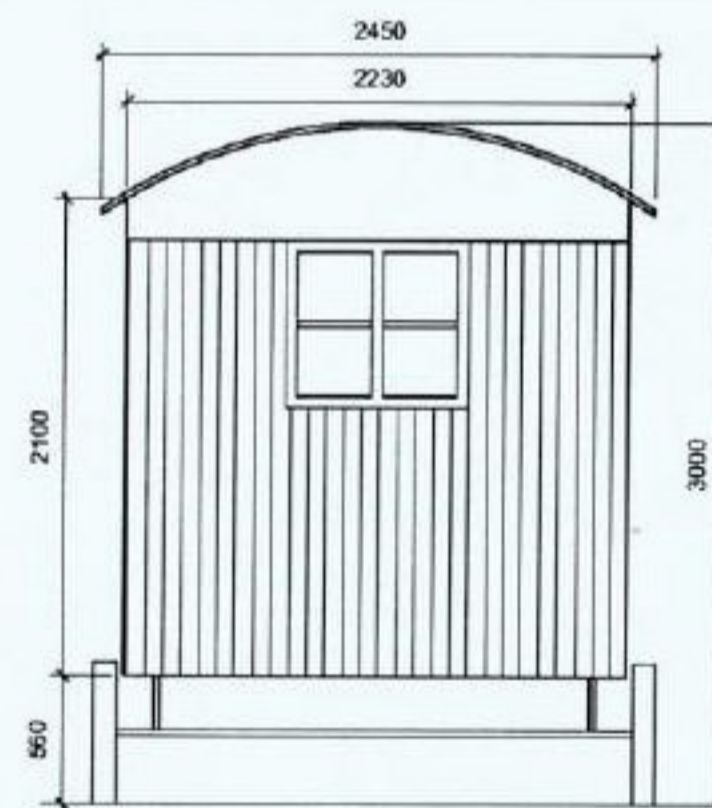

Plan Reference Number: TQRQM21226213956443

Scale: 1:1250 @ A4

© Crown copyright and database rights 2021 OS 100042766

REFUSED

subject to the
requirements of the
associated Decision
Notice

REFUSED

subject to the
requirements of the
associated Decision
Notice

The Old Cow Shed, Lennel, Coldstream. TD12 4EX

Planning Ref: 21/01344/FUL

Drawings of proposed Shepherds Huts

END VIEW

END VIEW

FRONT ELEVATION